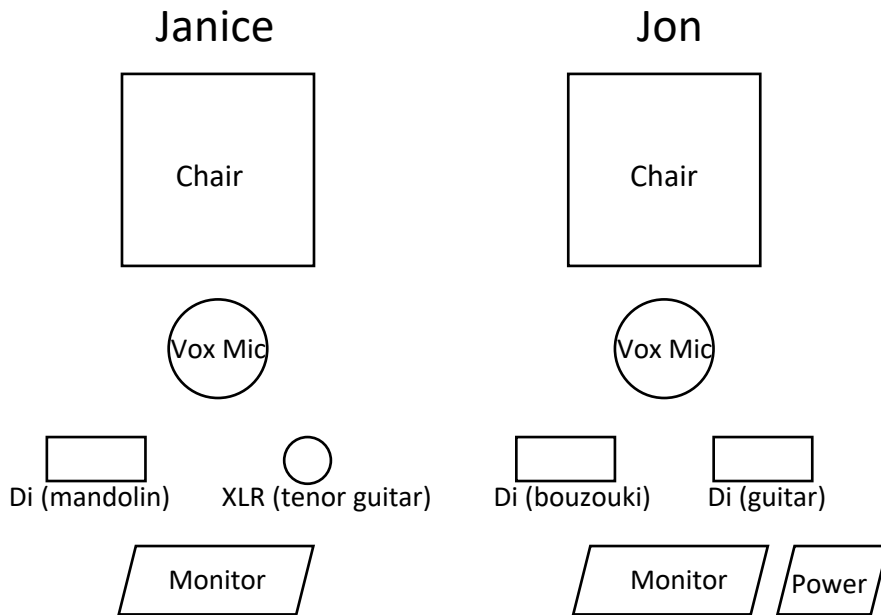

# Janice Burns & Jon Doran – Tech Spec

2x chairs

2x vocal mics

3x Di

1x XLR with phantom power

1x 13amp power supply if possible

Stage Front